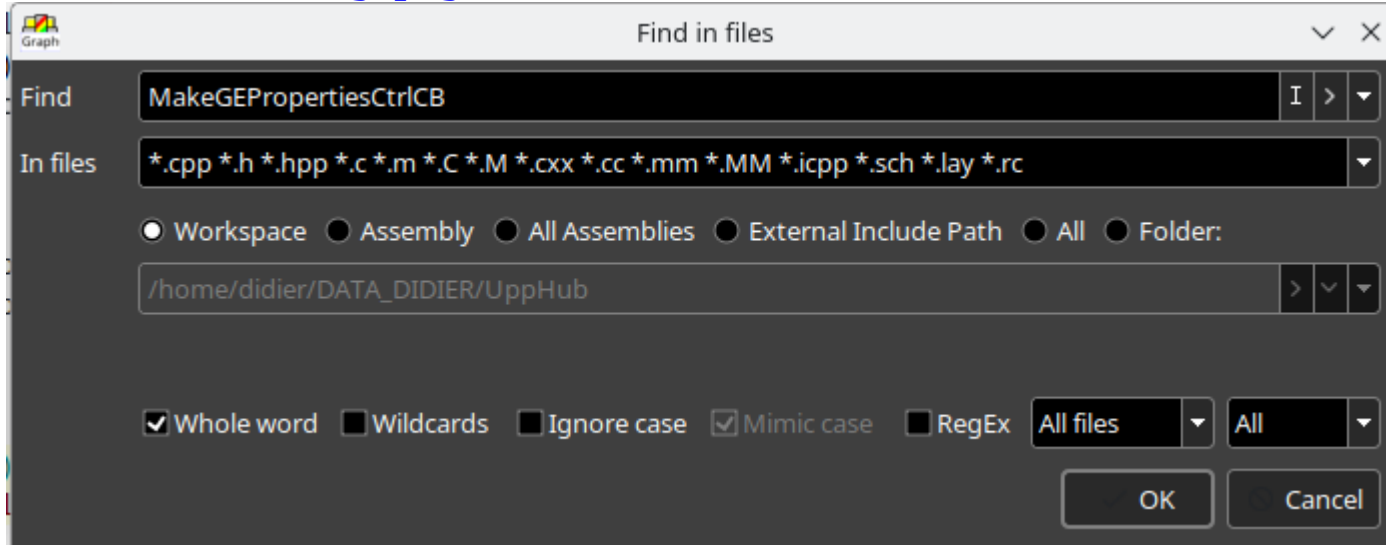

## File Attachments

1) [dark\\_mode\\_bug.png](#), downloaded 223 times

---

Subject: Re: ok/cancel icon not well managed in dark theme / linux

Posted by [Didier](#) on Wed, 26 Feb 2025 22:22:23 GMT

[View Forum Message](#) <> [Reply to Message](#)